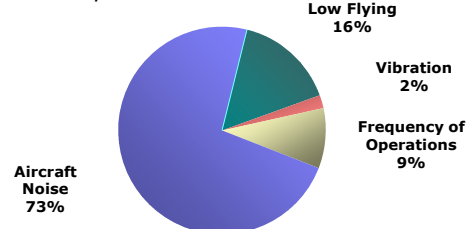

Nature of Noise Complaints

Nighttime - 10:00 p.m. - 7:00 a.m.

¹ Complaints made within the State of Illinois.