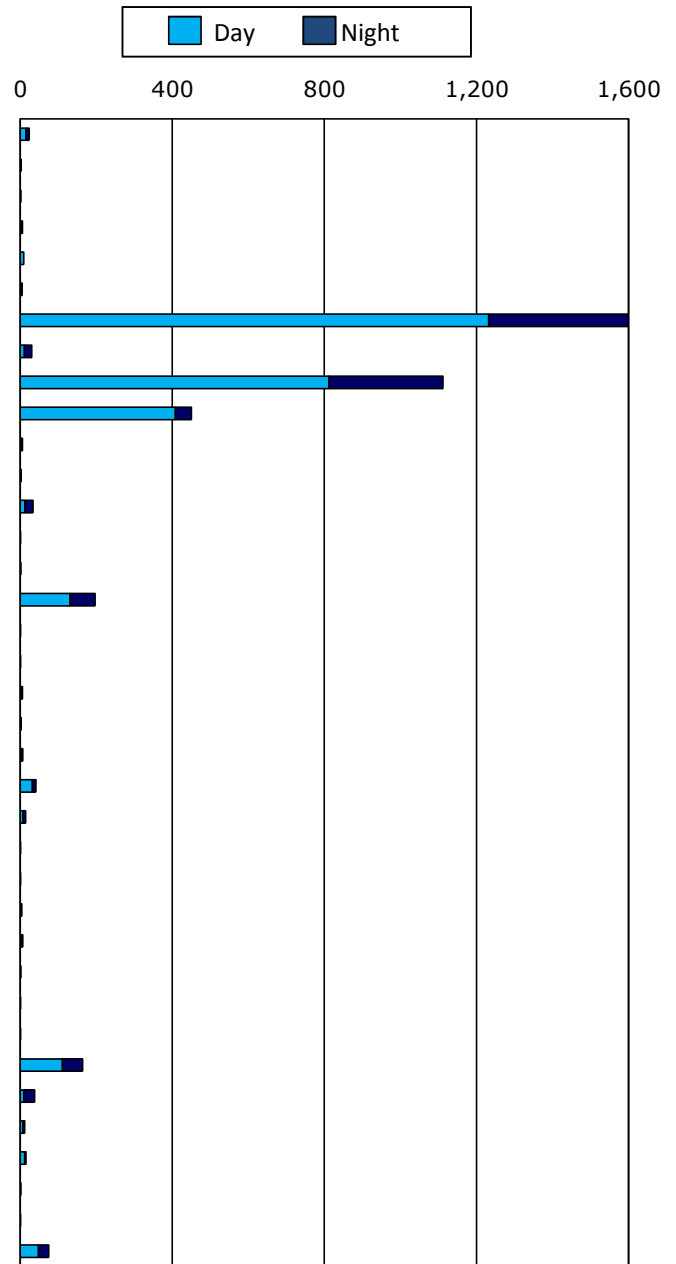

Noise Complaint Report

Chicago O'Hare International Airport

Period: July 2013

Monthly Complaints by Community¹

Community	Complaints		Complainants	
	All Hours	Nighttime	All Hours	Nighttime
Arlington Heights	24	9	4	2
Bellwood	2	1	2	1
Bensenville	2	0	2	0
Berkeley	6	4	6	4
Bloomington	9	0	1	0
Carol Stream	5	4	1	1
Chicago	1,598	366	131	62
Ward 39	30	19	8	5
Ward 41	1,112	300	107	44
Ward 45	450	42	10	8
Ward Unknown	6	5	6	5
Deer Park	3	0	1	0
Des Plaines	34	21	8	4
Downers Grove	1	0	1	0
Elk Grove Village	2	0	2	0
Elmhurst	197	66	195	65
Elmwood Park	1	1	1	1
Gilberts	1	1	1	1
Glenview	6	4	1	1
Harwood Heights	3	3	2	2
Hillside	7	3	2	1
Itasca	41	9	5	3
Kenilworth	14	6	12	5
Kildeer	1	1	1	1
Medinah	1	1	1	1
Melrose Park	4	2	1	1
Mount Prospect	7	6	2	1
Niles	2	0	1	0
Norridge	1	0	1	0
Oak Park	1	1	1	1
Park Ridge	164	53	80	32
Rolling Meadows	38	29	3	3
Roselle	12	5	2	1
Schiller Park	15	3	9	3
Villa Park	2	2	1	1
Wheaton	1	0	1	0
Wood Dale	75	27	11	4
July 2013 Total	2,280	628	616	202
Previous Month Total	2,419	656	609	205

Nature of Noise Complaints

All Hours

Nature of Noise Complaints

Nighttime - 10:00 p.m. - 7:00 a.m.

¹ Complaints made within the State of Illinois.