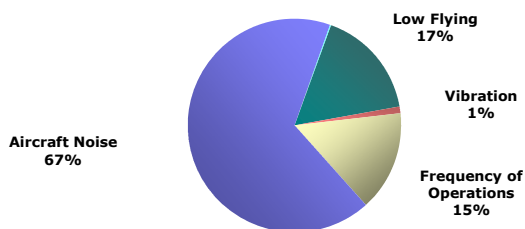

Nature of Noise Complaints

All Hours