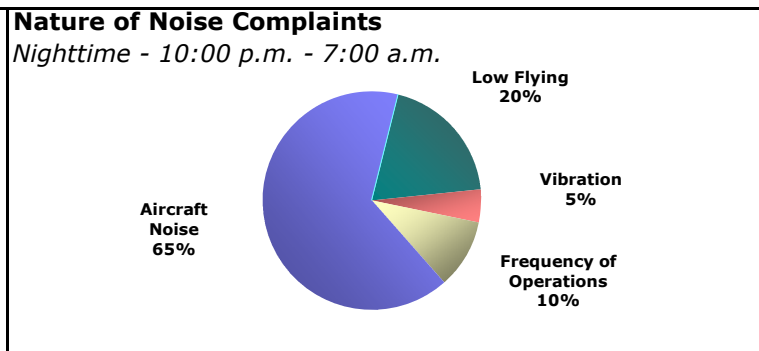

March 2013 Total	1,402	370	558	226
Previous Month Total	966	258	487	138