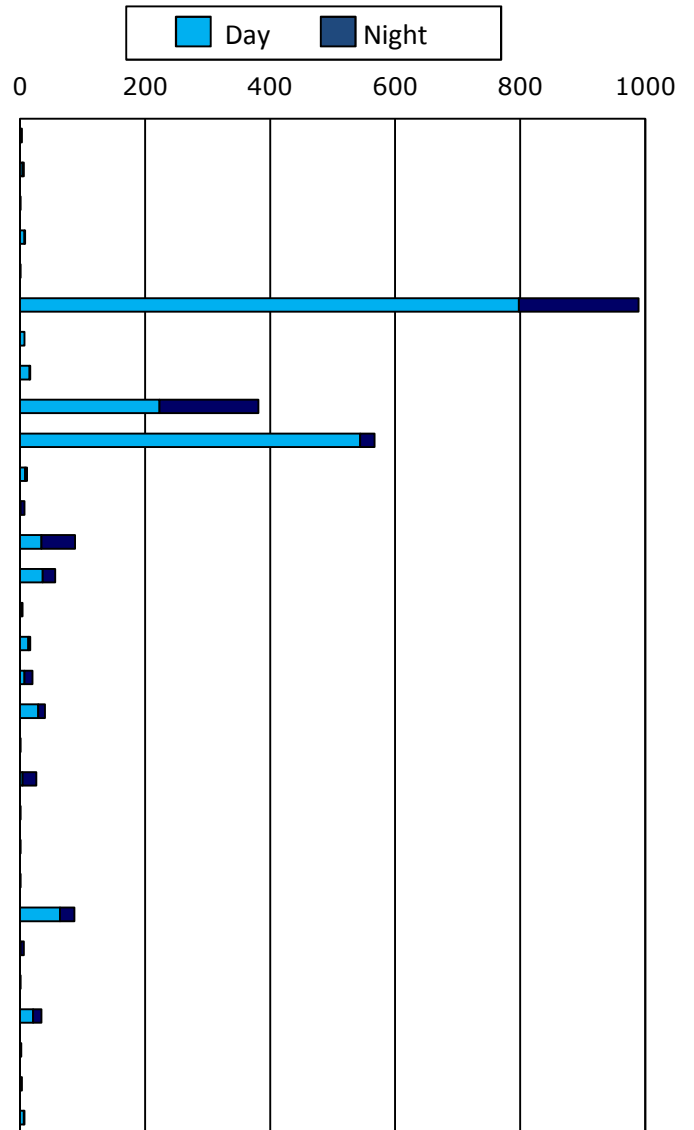

Noise Complaint Report

Chicago O'Hare International Airport

Period: March 2013

Monthly Complaints by Community¹

Community	Complaints		Complainants	
	All Hours	Nighttime	All Hours	Nighttime
Arlington Heights	3	2	3	2
Bellwood	6	2	3	1
Bensenville	1	0	1	0
Berkeley	8	1	1	1
Bloomington	1	0	1	0
Chicago	989	191	377	159
Ward 38	7	0	4	0
Ward 39	16	1	2	1
Ward 41	381	158	351	148
Ward 45	567	23	10	3
Ward Other	11	3	3	1
Ward Unknown	7	6	7	6
Des Plaines	88	54	4	3
Elmhurst	56	20	56	20
Harwood Heights	4	1	4	1
Hillside	16	3	3	1
Itasca	20	13	5	4
Kenilworth	40	11	39	11
Melrose Park	1	1	1	1
Mount Prospect	26	22	2	1
Norridge	1	0	1	0
Northbrook	1	1	1	1
Northlake	1	1	1	1
Park Ridge	87	23	36	8
Rolling Meadows	6	5	1	1
Rosedale	1	1	1	1
Roselle	34	13	6	4
Rosemont	2	1	2	1
Villa Park	3	3	3	3
Wood Dale	7	1	6	1

March 2013 Total	1,402	370	558	226
Previous Month Total	966	258	487	138

¹ Complaints made within the State of Illinois.