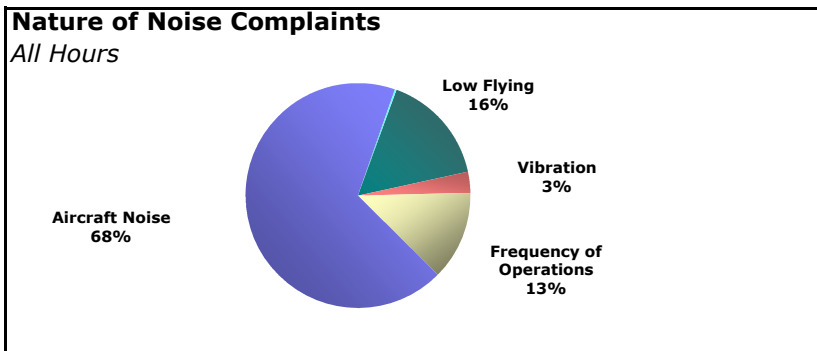

March 2013 Total	1,402	370	558	226
Previous Month Total	966	258	487	138

¹ Complaints made within the State of Illinois.