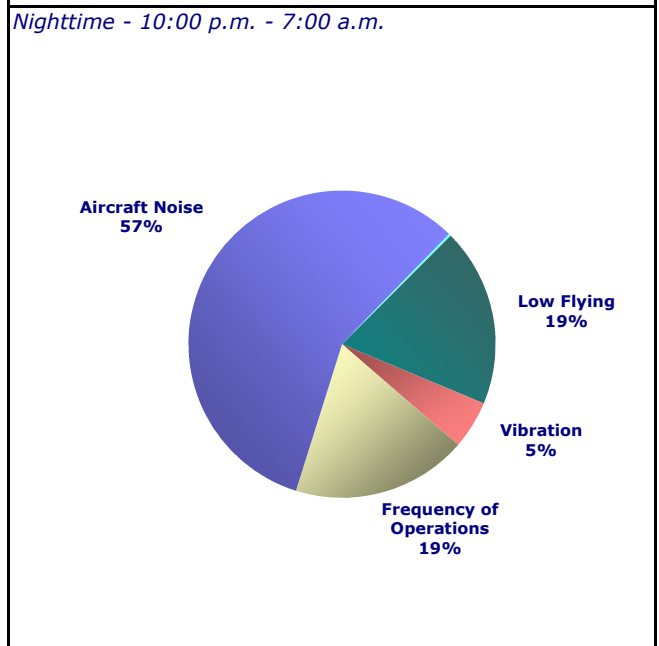

Noise Complaint Report

Chicago O'Hare International Airport
 Period: September 2014

Monthly Complaints by Community¹

Community	Complaints		Complainants	
	All Hours	Nighttime	All Hours	Nighttime
Addison	21	5	7	2
Arlington Heights	34	26	6	5
Bartlett	3	--	2	--
Bensenville ²	4,640	952	35	21
Berkeley	3	--	1	--
Bloomington	21	6	10	3
Carol Stream	6	--	5	--
Carpentersville	1	1	1	1
Chicago ³	10,634	2,840	973	486
Ward 36	1,009	195	20	14
Ward 38	417	69	60	37
Ward 39	1,648	566	120	85
Ward 40	91	41	28	14
Ward 41	4,708	947	333	135
Ward 45	1,895	683	237	115
Ward Other	812	321	126	82
Ward Unknown	54	18	49	4
Des Plaines	115	15	10	6
Elgin	7	2	2	1
Elk Grove Village ⁴	2,877	531	882	323
Elmhurst	73	3	16	3
Evanston	2	--	2	--
Franklin Park	67	9	22	4
Geneva	1	--	1	--
Glen Ellyn	36	14	23	4
Glenview	1	--	1	--
Hanover Park	3	--	1	--
Harwood Heights	47	17	15	9
Hawthorn Woods	21	2	2	1
Hillside	8	4	1	1
Itasca	688	149	51	31
Kildeer	7	4	7	4
Lincolnwood	76	18	9	4
Medinah	2	2	2	--
Melrose Park	4	--	3	--
Mount Prospect	17	9	2	--
Mundelein	1	--	1	--
Niles	6	1	3	--
Norridge ⁵	6,831	1,249	68	38
Northlake	12	--	3	--
Palatine	4	3	3	2
Park Ridge	799	234	450	71
River Forest	1	--	1	--
Rolling Meadows	1	--	1	--
Roselle	6	3	4	3
Rosemont	1	--	1	--
Schaumburg	37	10	17	6
Schiller Park	234	107	90	40
Skokie	20	7	14	4
Villa Park	1	1	1	1
West Chicago	127	51	6	1
Westmont	10	--	1	--
Wheaton	8	--	7	--
Wilmette	11	6	6	3
Winfield	5	--	5	--
Wood Dale ⁶	5,002	722	626	77
September 2014 Total	32,532	7,003	3,400	1,155
Previous Month Total	30,249	8,620	4,024	1,292

Nature of Noise Complaints

Notes:

1. Complaints made within the State of Illinois.
2. 3,825 of 4,640 complaints in Bensenville came from 1 address.
3. 3,027 of 10,634 complaints in Chicago came from 6 addresses.
4. 1,523 of 2,877 complaints in Elk Grove Village came from 1 address.
5. 6,393 of 6,831 complaints in Norridge came from 1 address.
6. 2,163 of 5,002 complaints in Wood Dale came from 1 address.