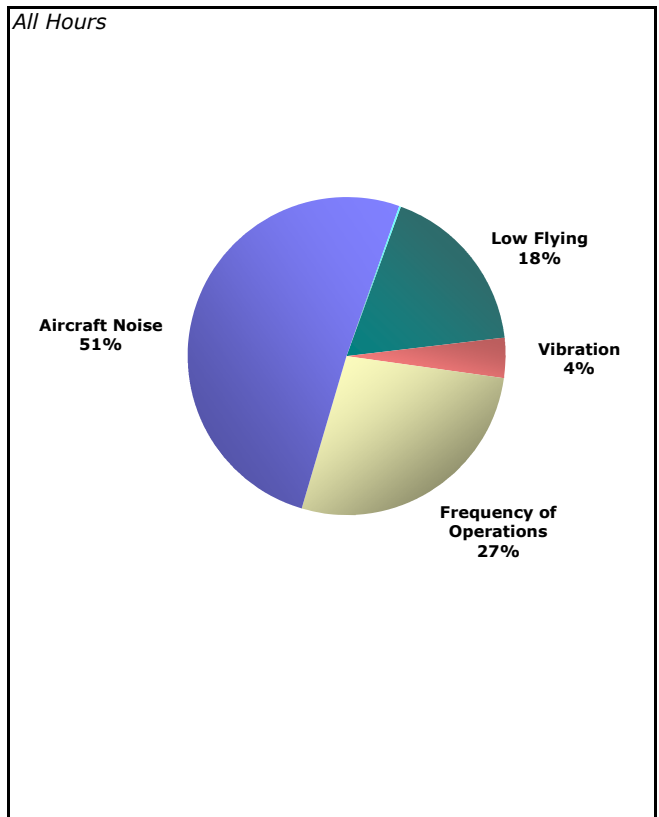

Noise Complaint Report

Chicago O'Hare International Airport
 Period: September 2014

Monthly Complaints by Community¹

Community	Complaints		Complainants	
	All Hours	Nighttime	All Hours	Nighttime
Addison	21	5	7	2
Arlington Heights	34	26	6	5
Bartlett	3	--	2	--
Bensenville ²	4,640	952	35	21
Berkeley	3	--	1	--
Bloomington	21	6	10	3
Carol Stream	6	--	5	--
Carpentersville	1	1	1	1
Chicago ³	10,634	2,840	973	486
Ward 36	1,009	195	20	14
Ward 38	417	69	60	37
Ward 39	1,648	566	120	85
Ward 40	91	41	28	14
Ward 41	4,708	947	333	135
Ward 45	1,895	683	237	115
Ward Other	812	321	126	82
Ward Unknown	54	18	49	4
Des Plaines	115	15	10	6
Elgin	7	2	2	1
Elk Grove Village ⁴	2,877	531	882	323
Elmhurst	73	3	16	3
Evanston	2	--	2	--
Franklin Park	67	9	22	4
Geneva	1	--	1	--
Glen Ellyn	36	14	23	4
Glenview	1	--	1	--
Hanover Park	3	--	1	--
Harwood Heights	47	17	15	9
Hawthorn Woods	21	2	2	1
Hillside	8	4	1	1
Itasca	688	149	51	31
Kildeer	7	4	7	4
Lincolnwood	76	18	9	4
Medinah	2	2	2	--
Melrose Park	4	--	3	--
Mount Prospect	17	9	2	--
Mundelein	1	--	1	--
Niles	6	1	3	--
Norridge ⁵	6,831	1,249	68	38
Northlake	12	--	3	--
Palatine	4	3	3	2
Park Ridge	799	234	450	71
River Forest	1	--	1	--
Rolling Meadows	1	--	1	--
Roselle	6	3	4	3
Rosemont	1	--	1	--
Schaumburg	37	10	17	6
Schiller Park	234	107	90	40
Skokie	20	7	14	4
Villa Park	1	1	1	1
West Chicago	127	51	6	1
Westmont	10	--	1	--
Wheaton	8	--	7	--
Wilmette	11	6	6	3
Winfield	5	--	5	--
Wood Dale ⁶	5,002	722	626	77
September 2014 Total	32,532	7,003	3,400	1,155
Previous Month Total	30,249	8,620	4,024	1,292

Nature of Noise Complaints

Notes:

1. Complaints made within the State of Illinois.
2. 3,825 of 4,640 complaints in Bensenville came from 1 address.
3. 3,027 of 10,634 complaints in Chicago came from 6 addresses.
4. 1,523 of 2,877 complaints in Elk Grove Village came from 1 address.
5. 6,393 of 6,831 complaints in Norridge came from 1 address.
6. 2,163 of 5,002 complaints in Wood Dale came from 1 address.