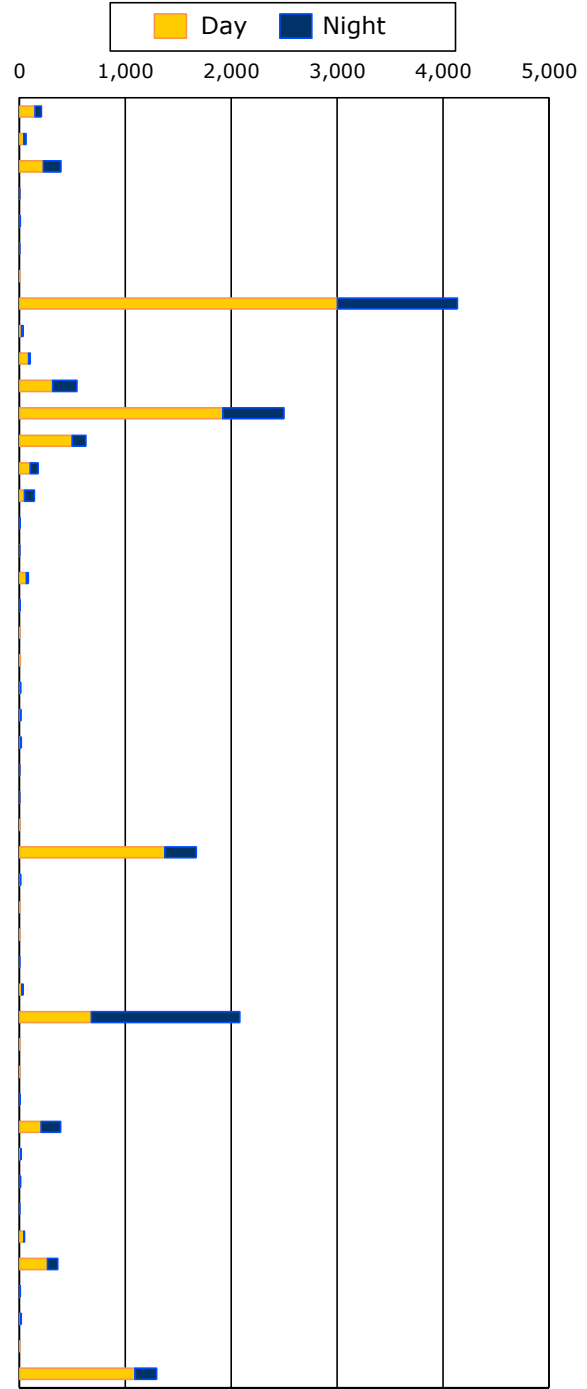

## Monthly Complaints by Community<sup>1</sup>

Community	Complaints		Complainants	
	All Hours	Nighttime	All Hours	Nighttime
Addison	208	60	2	2
Arlington Heights	63	21	3	3
Bensenville	393	165	47	24
Berkeley	3	1	3	1
Bloomington	9	2	4	2
Brookfield	2	1	1	1
Carol Stream	2	--	1	--
Chicago <sup>2</sup>	4,136	1,131	561	323
Ward 36	38	15	13	8
Ward 38	104	16	18	9
Ward 39	544	228	63	41
Ward 41	2,501	577	210	108
Ward 45	629	129	81	42
Ward Other	178	73	34	22
Ward Unknown	142	93	142	93
Des Plaines	8	3	7	3
Downers Grove	4	3	1	1
Elk Grove Village	84	16	41	11
Elmhurst	5	2	3	2
Evanston	1	--	1	--
Franklin Park	11	--	6	--
Glen Ellyn	12	3	5	2
Hanover Park	15	5	4	1
Harwood Heights	19	8	12	5
Highland Park	2	1	1	1
Hillside	4	2	1	1
Hoffman Estates	1	--	1	--
Itasca <sup>3</sup>	1,672	296	33	16
Lincolnwood	12	3	12	3
Lombard	1	--	1	1
Medinah	1	--	1	2
Mount Prospect	1	1	1	1
Niles	38	14	6	2
Norridge <sup>4</sup>	2,084	1,403	150	67
Northbrook	1	--	1	--
Northlake	1	--	1	--
Palatine	6	3	1	3
Park Ridge	391	186	123	42
Rolling Meadows	16	2	2	1
Roselle	13	6	2	1
Rosemont	1	1	1	1
Schaumburg	48	4	24	2
Schiller Park	363	97	41	16
Wheaton	10	3	5	2
Wilmette	20	11	18	11
Winfield	4	--	3	--
Wood Dale <sup>5</sup>	1,296	203	198	49

<b>April 2014 Total</b>	<b>10,961</b>	<b>3,657</b>	<b>1,329</b>	<b>603</b>
Previous Month Total	11,145	2,988	1,444	548

### Nature of Noise Complaints

All Hours

### Nature of Noise Complaints

Nighttime - 10:00 p.m. - 7:00 a.m.

1. Complaints made within the State of Illinois.  
 2. 1,628 of 4,136 complaints in Chicago came from 4 addresses.  
 3. 1,576 of 1,672 complaints in Itasca came from 1 address.  
 4. 1,334 of 2,084 complaints in Norridge came from 1 address.  
 5. 853 of 1,296 complaints in Wood Dale came from 4 addresses.