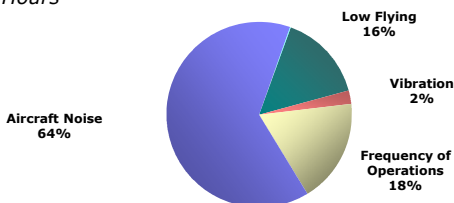

Nature of Noise Complaints

All Hours