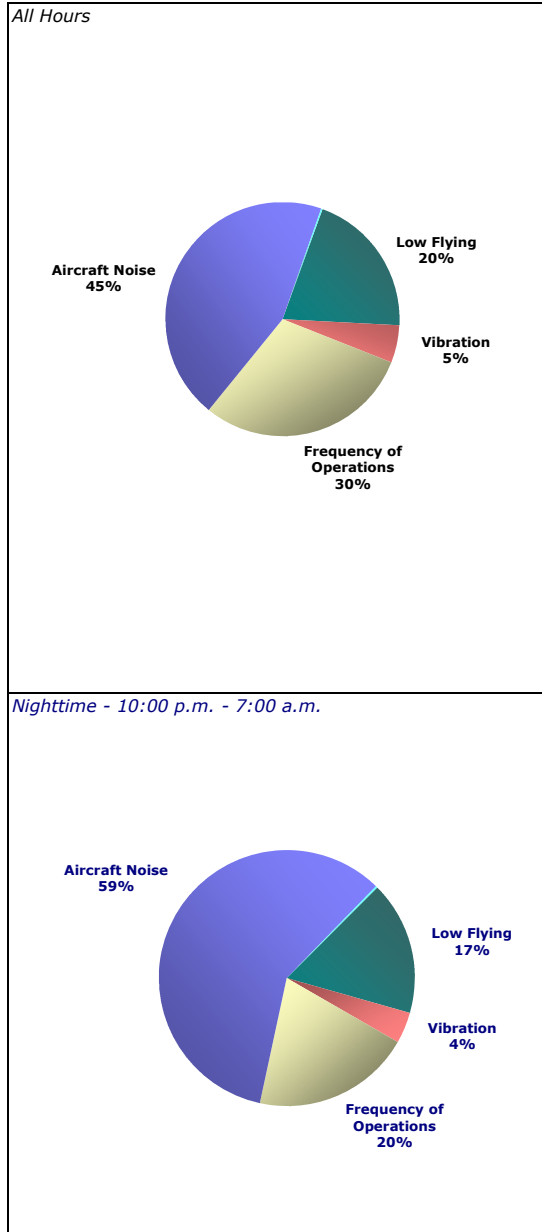

August 2014 Total	30,249	8,620	4,024	1,292
Previous Month Total	27,956	7,447	2,775	1,267

Nature of Noise Complaints

1. Notes:
1. Complaints made within the State of Illinois.
  2. 3,720 of 4,145 complaints in Bensenville came from 1 address.
  3. 2,187 of 9,165 complaints in Chicago came from 6 addresses.
  4. 3,627 of 5,537 complaints in Elk Grove Village came from 1 address.
  5. 788 of 1,962 complaints in Itasca came from 1 address.
  6. 1,759 of 2,844 complaints in Norridge came from 1 address.
  7. 1,086 of 2,883 complaints in Wood Dale came from 1 address.