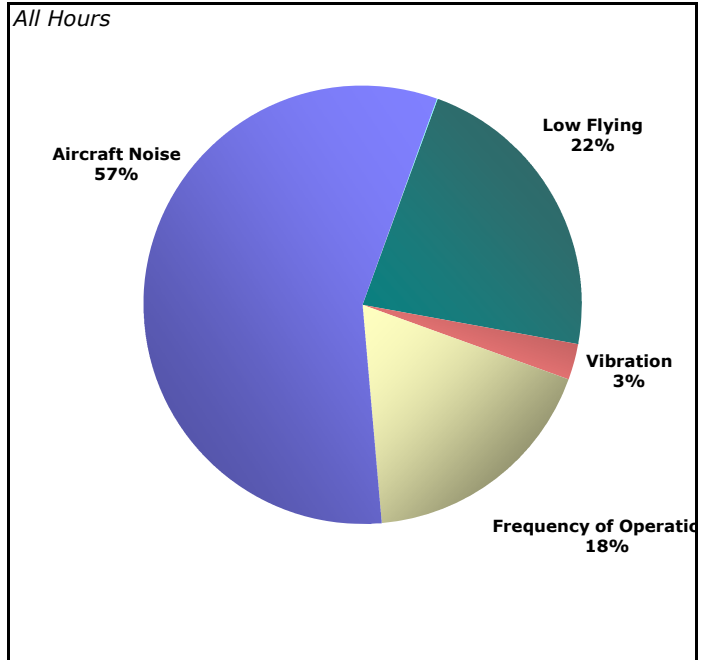

Noise Complaint Report

Chicago O'Hare International Airport
Period: December 2015

Monthly Complaints by Community¹

Community	Complaints		Complainants	
	All Hours	Nighttime	All Hours	Nighttime
Addison	97	21	6	2
Arlington Heights	2,222	628	5	5
Bartlett	20	0	1	0
Bensenville ²	65,310	22,745	42	30
Berkeley	3	1	3	1
Bloomington	1,793	151	13	6
Carol Stream	54	0	2	0
Chicago ³	146,304	27,433	35,831 ⁵	7,473
Ward 38	5,895	2,430	43	32
Ward 39	16,257	4,174	103	74
Ward 40	10,312	1,334	30	22
Ward 41	53,286	6,630	137	102
Ward 45	7,995	1,833	57	42
Ward Other	15,654	3,401	63	47
Ward Unknown	36,905	7,631	35,398	7,154
Des Plaines	18	4	5	1
Elgin	1,312	183	4	2
Elk Grove Village	30,627	4,506	14,752	3,080
Elmhurst	296	66	296	3
Evanston	3	0	1	0
Frankfort	15	0	1	0
Franklin Park	47	0	4	0
Glen Ellyn	873	164	2	1
Glenview	1	0	1	0
Hanover Park	2	0	1	0
Harwood Heights	1,504	231	4	3
Hillside	9	3	4	2
Inverness	1	1	1	1
Itasca	6,429	1,117	24	16
Kenilworth	2	0	2	0
Kildeer	2	0	2	0
Lincolnwood	1,874	298	231	7
Medinah	176	55	1	1
Mount Prospect	2,535	260	46	5
Niles	2,132	254	7	6
Norridge	4,305	703	969	22
Palatine	1	0	1	0
Palos Park	1	0	1	0
Park Ridge	13,752	2,185	69	43
River Forest	5,390	650	5,390	650
River Grove	2	0	2	0
Riverside	4	2	4	1
Rolling Meadows	1	1	1	1
Roselle	263	203	3	2
St. Charles	7	4	2	2
Schaumburg	1,423	629	895	559
Schiller Park	6,301	1,191	27	17
Skokie	36	0	1	0
Wayne	1,890	598	3	2
West Chicago	503	104	5	2
Wheaton	367	58	2	1
Wood Dale ⁴	21,894	2,116	5,863	508
Community Unknown	25,367	9,573	17,997	2,232

Nature of Noise Complaints

Method of Noise Complaint

Phone	0.1%
Internet	99.9%
Total	100%

Notes:

1. Complaints made within the State of Illinois.
2. 57,653 of 65,310 complaints in Bensenville came from 2 addresses.
3. 34,811 of 146,304 complaints in Chicago came from 5 addresses.
4. 6,107 of 21,894 complaints in Itasca came from 1 address.
5. 35,361 of 35,831 complainants in Chicago are anonymous.