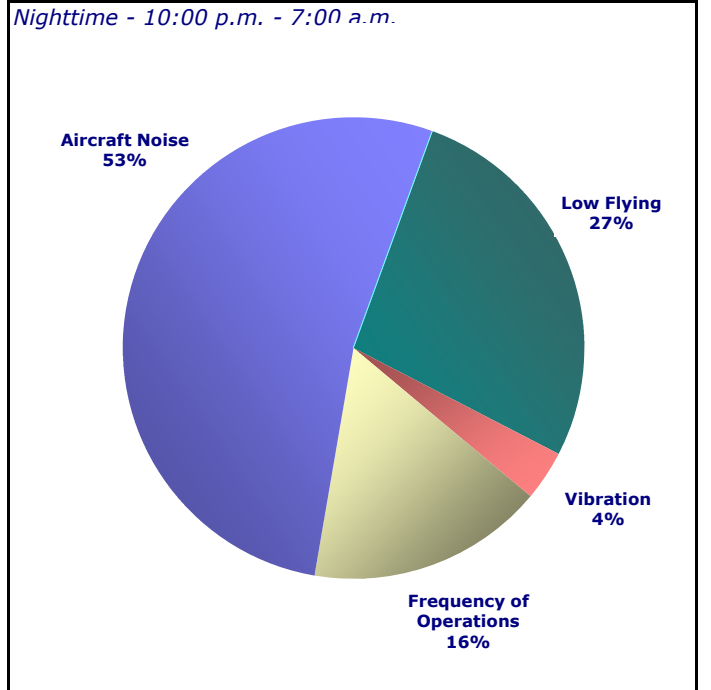

Noise Complaint Report

Chicago O'Hare International Airport
Period: December 2015

Monthly Complaints by Community¹

Community	Complaints		Complainants	
	All Hours	Nighttime	All Hours	Nighttime
Addison	97	21	6	2
Arlington Heights	2,222	628	5	5
Bartlett	20	0	1	0
Bensenville ²	65,310	22,745	42	30
Berkeley	3	1	3	1
Bloomington	1,793	151	13	6
Carol Stream	54	0	2	0
Chicago ³	146,304	27,433	35,831 ⁵	7,473
Ward 38	5,895	2,430	43	32
Ward 39	16,257	4,174	103	74
Ward 40	10,312	1,334	30	22
Ward 41	53,286	6,630	137	102
Ward 45	7,995	1,833	57	42
Ward Other	15,654	3,401	63	47
Ward Unknown	36,905	7,631	35,398	7,154
Des Plaines	18	4	5	1
Elgin	1,312	183	4	2
Elk Grove Village	30,627	4,506	14,752	3,080
Elmhurst	296	66	296	3
Evanston	3	0	1	0
Frankfort	15	0	1	0
Franklin Park	47	0	4	0
Glen Ellyn	873	164	2	1
Glenview	1	0	1	0
Hanover Park	2	0	1	0
Harwood Heights	1,504	231	4	3
Hillside	9	3	4	2
Inverness	1	1	1	1
Itasca	6,429	1,117	24	16
Kenilworth	2	0	2	0
Kildeer	2	0	2	0
Lincolnwood	1,874	298	231	7
Medinah	176	55	1	1
Mount Prospect	2,535	260	46	5
Niles	2,132	254	7	6
Norridge	4,305	703	969	22
Palatine	1	0	1	0
Palos Park	1	0	1	0
Park Ridge	13,752	2,185	69	43
River Forest	5,390	650	5,390	650
River Grove	2	0	2	0
Riverside	4	2	4	1
Rolling Meadows	1	1	1	1
Roselle	263	203	3	2
St. Charles	7	4	2	2
Schaumburg	1,423	629	895	559
Schiller Park	6,301	1,191	27	17
Skokie	36	0	1	0
Wayne	1,890	598	3	2
West Chicago	503	104	5	2
Wheaton	367	58	2	1
Wood Dale ⁴	21,894	2,116	5,863	508
Community Unknown	25,367	9,573	17,997	2,232

Nature of Noise Complaints

Method of Noise Complaint

Phone	0.1%
Internet	99.9%
Total	100%

Notes:

1. Complaints made within the State of Illinois.
2. 57,653 of 65,310 complaints in Bensenville came from 2 addresses.
3. 34,811 of 146,304 complaints in Chicago came from 5 addresses.
4. 6,107 of 21,894 complaints in Itasca came from 1 address.
5. 35,361 of 35,831 complainants in Chicago are anonymous.