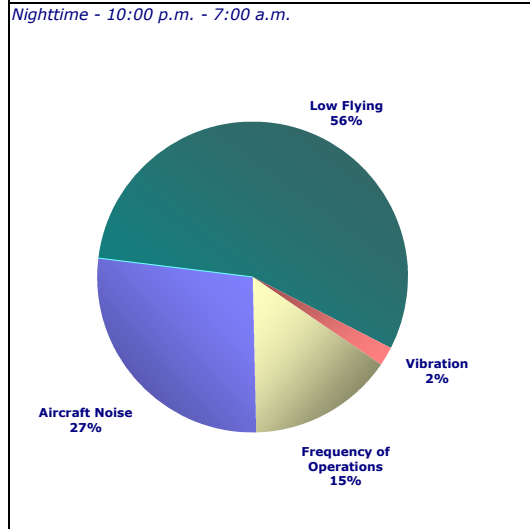

Nature of Noise Complaints

Method of Noise Complaint

Phone	0.1%
Internet	99.9%
Total	100%

Notes:

1. Complaints made within the State of Illinois.
2. 6,085 of 6,744 complaints in Arlington Heights came from 1 address.
3. 90,215 of 95,377 complaints in Bensenville came from 4 addresses.
4. 29,155 of 79,077 complaints in Chicago came from 4 addresses.
5. 6,333 of 33,128 complaints in Elk Grove Village came from 1 address.
6. 8,168 of 10,588 complaints in Itasca came from 1 address.
7. 5,542 of 8,066 complaints in Medinah came from 1 address.
8. 19,892 of 20,722 complaints in Niles came from 2 addresses.
9. 7,709 of 31,113 complaints in Park Ridge came from 1 address.
10. 5,753 of 8,480 complaints in Schiller Park came from 1 address.
11. 15,018 of 64,756 complaints in Wood Dale came from 2 addresses.
12. 7,831 of 8,228 complainants in Chicago are anonymous.
13. 18,600 of 18,633 complainants in Elk Grove Village are anonymous.
14. 17,345 of 17,351 complainants in Geneva are anonymous.
15. 8,340 of 8,353 complainants in Schaumburg are anonymous.
16. 38,055 of 38,123 complainants in Wood Dale are anonymous.