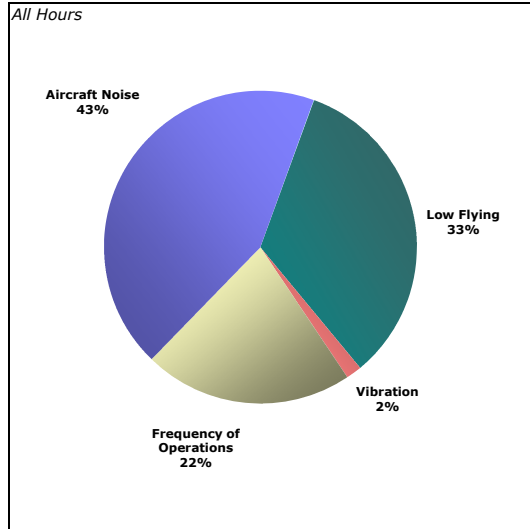

Nature of Noise Complaints

Method of Noise Complaint

Phone	0.1%
Internet	99.9%
Total	100%

Notes:

1. Complaints made within the State of Illinois.
2. 6,085 of 6,744 complaints in Arlington Heights came from 1 address.
3. 90,215 of 95,377 complaints in Bensenville came from 4 addresses.
4. 29,155 of 79,077 complaints in Chicago came from 4 addresses.
5. 6,333 of 33,128 complaints in Elk Grove Village came from 1 address.
6. 8,168 of 10,588 complaints in Itasca came from 1 address.
7. 5,542 of 8,066 complaints in Medinah came from 1 address.
8. 19,892 of 20,722 complaints in Niles came from 2 addresses.
9. 7,709 of 31,113 complaints in Park Ridge came from 1 address.
10. 5,753 of 8,480 complaints in Schiller Park came from 1 address.
11. 15,018 of 64,756 complaints in Wood Dale came from 2 addresses.
12. 7,831 of 8,228 complainants in Chicago are anonymous.
13. 18,600 of 18,633 complainants in Elk Grove Village are anonymous.
14. 17,345 of 17,351 complainants in Geneva are anonymous.
15. 8,340 of 8,353 complainants in Schaumburg are anonymous.
16. 38,055 of 38,123 complainants in Wood Dale are anonymous.