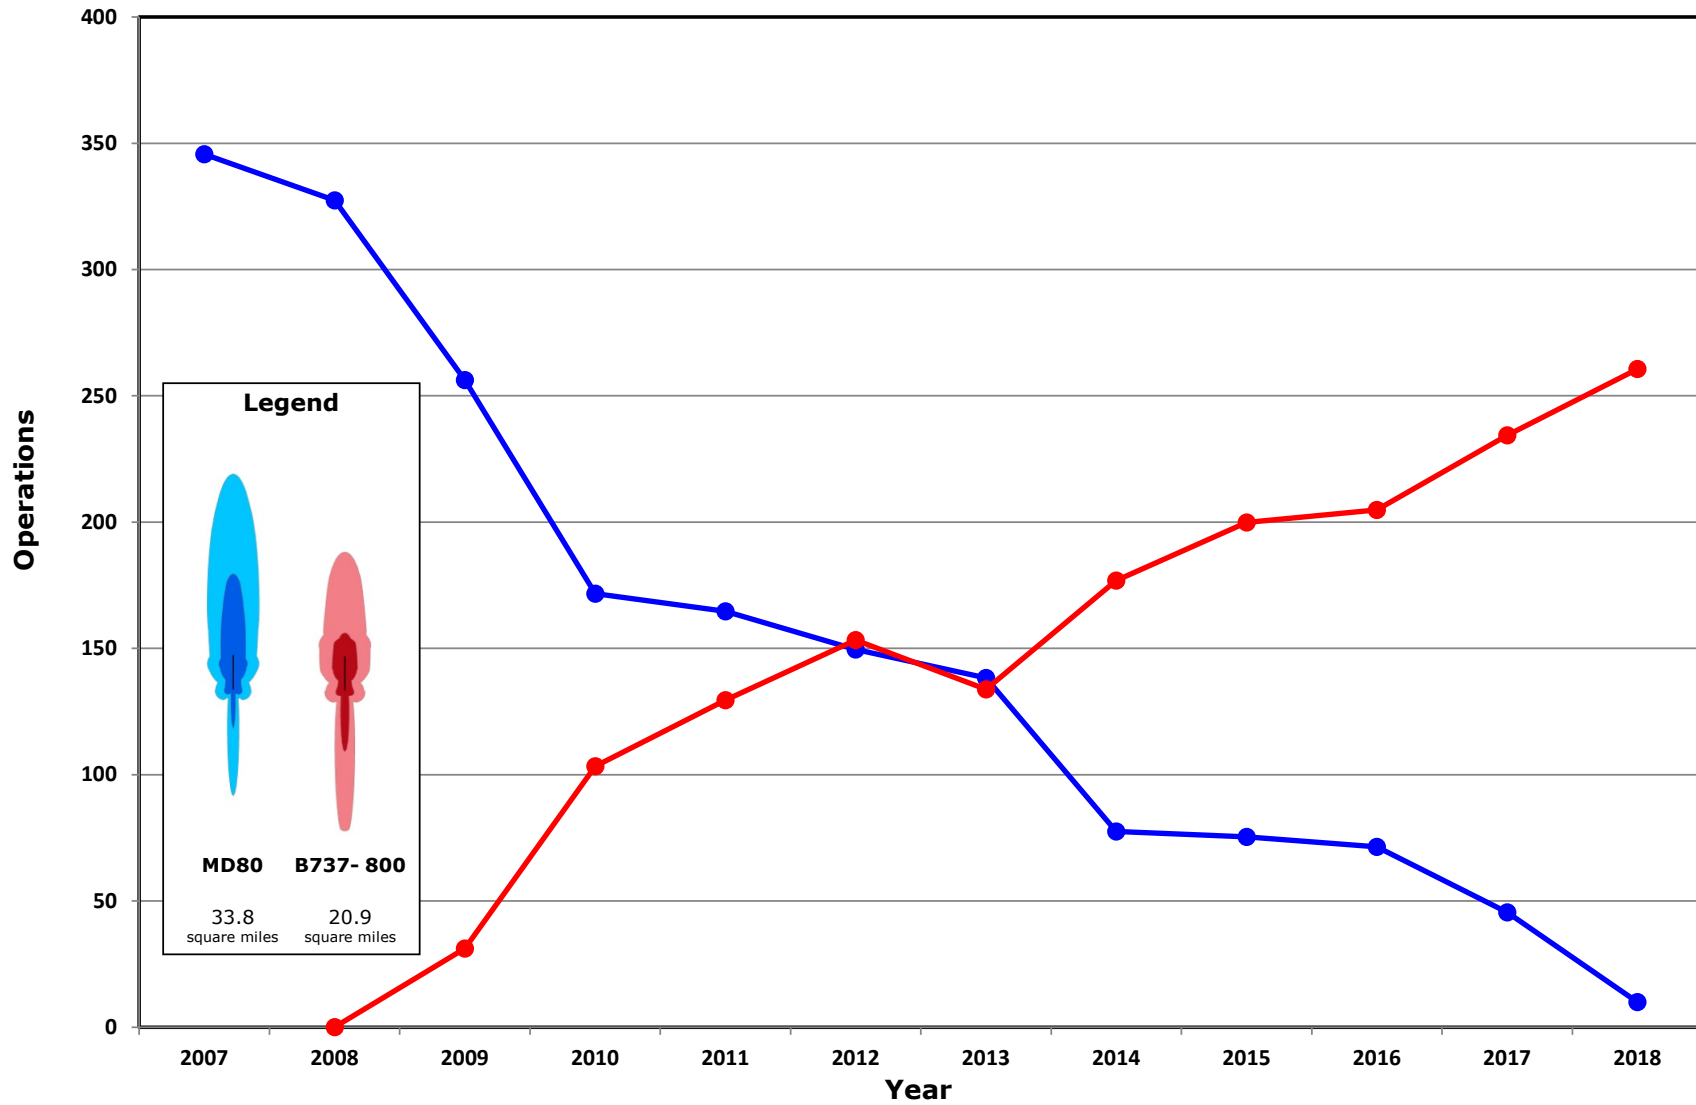

## American Airlines MD-80 and 737-800 Average Day Operations

Operations for American Airlines are only shown.  
Operations represent an Average Annual Day (AAD).  
Source: Airport Noise Management System (ANMS)