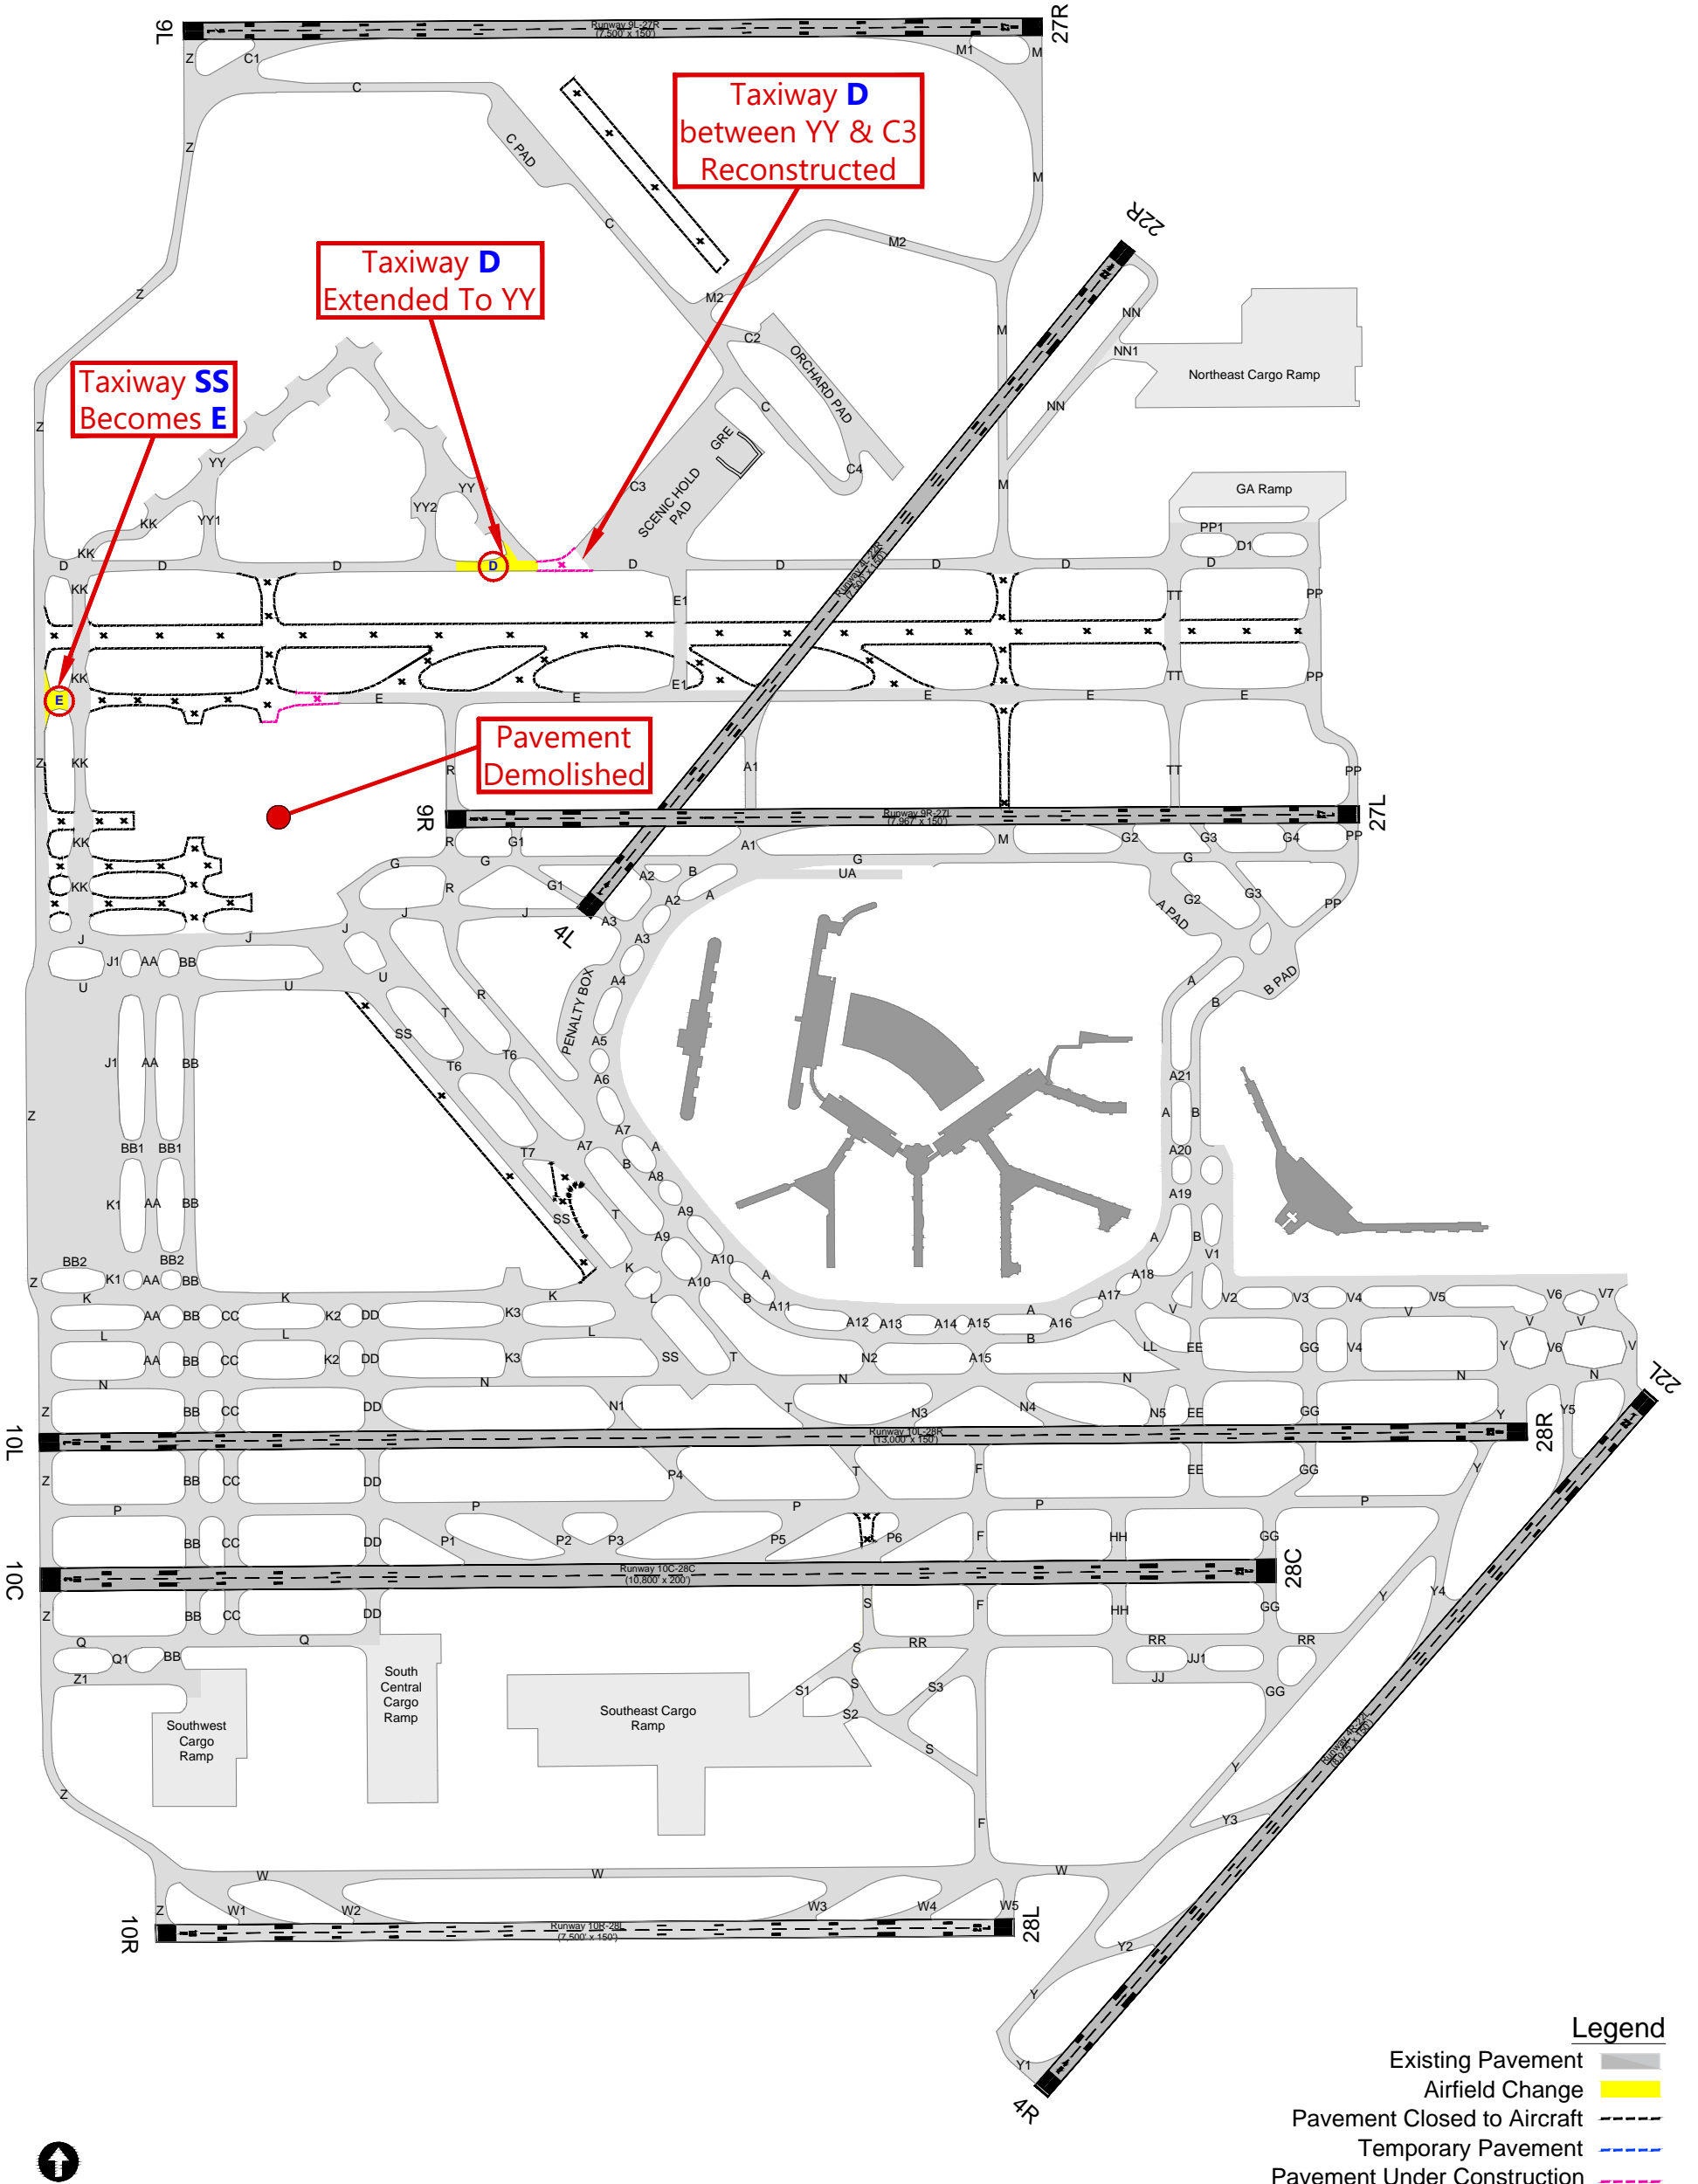

O'HARE INTERNATIONAL AIRPORT

Airfield Changes - Effective May 21, 2020

Legend	
Existing Pavement	Grey line
Airfield Change	Yellow line
Pavement Closed to Aircraft	Dashed line
Temporary Pavement	Blue dashed line
Pavement Under Construction	Pink dashed line

Drawing: P:\project-chicago\chicago\ord\omp\Airfield\Taxiway-Naming\Current-Naming-Plans\Twy Naming 2020-05-21.dwg; Layout: 01 - Overall V2 Plotted: Apr 1, 2020, 05:15PM